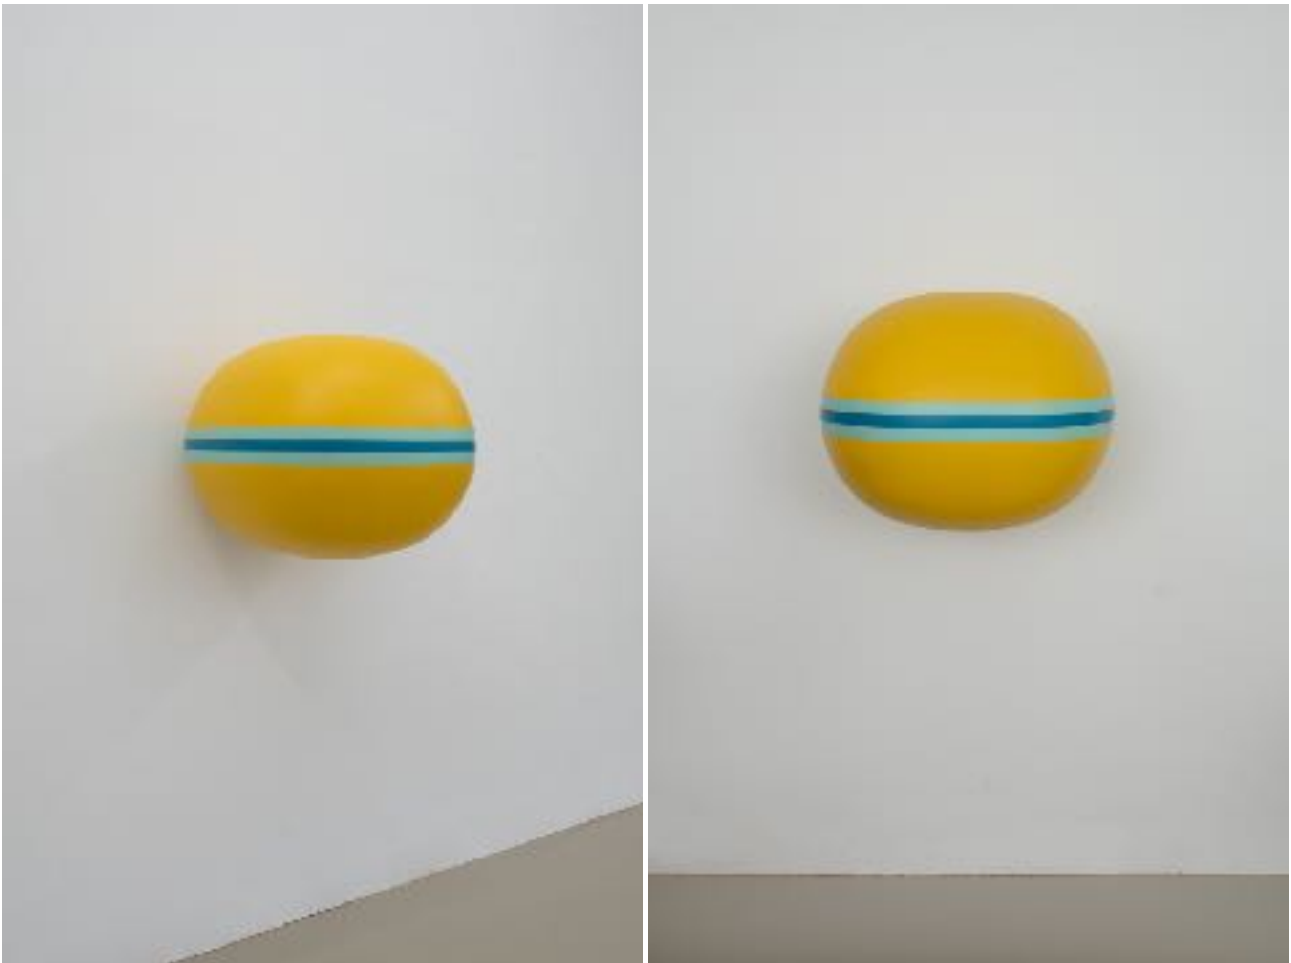

URBAN ICONOGRAPHY
Yuya Suzuki
鈴木悠哉

24th. June.- 6th. August 2022

URBAN ICONOGRAPHY, 2022

Painting, ACRYLIC ON PAPER, 60×50cm, Framed, Euro1900

URBAN ICONOGRAPHY
Yuya Suzuki
鈴木悠哉

24th. June.- 6th. August 2022

URBAN ICONOGRAPHY, 2022

Drawing, coloured pencil ON PAPER, 29×21cm, Framed, Euro960

URBAN ICONOGRAPHY
Yuya Suzuki
鈴木悠哉

24th. June.- 6th. August 2022

Spatial Mutation Yellow , 2022

acrylic resin, fiberglass, styrofoam, acrylic paint, steel