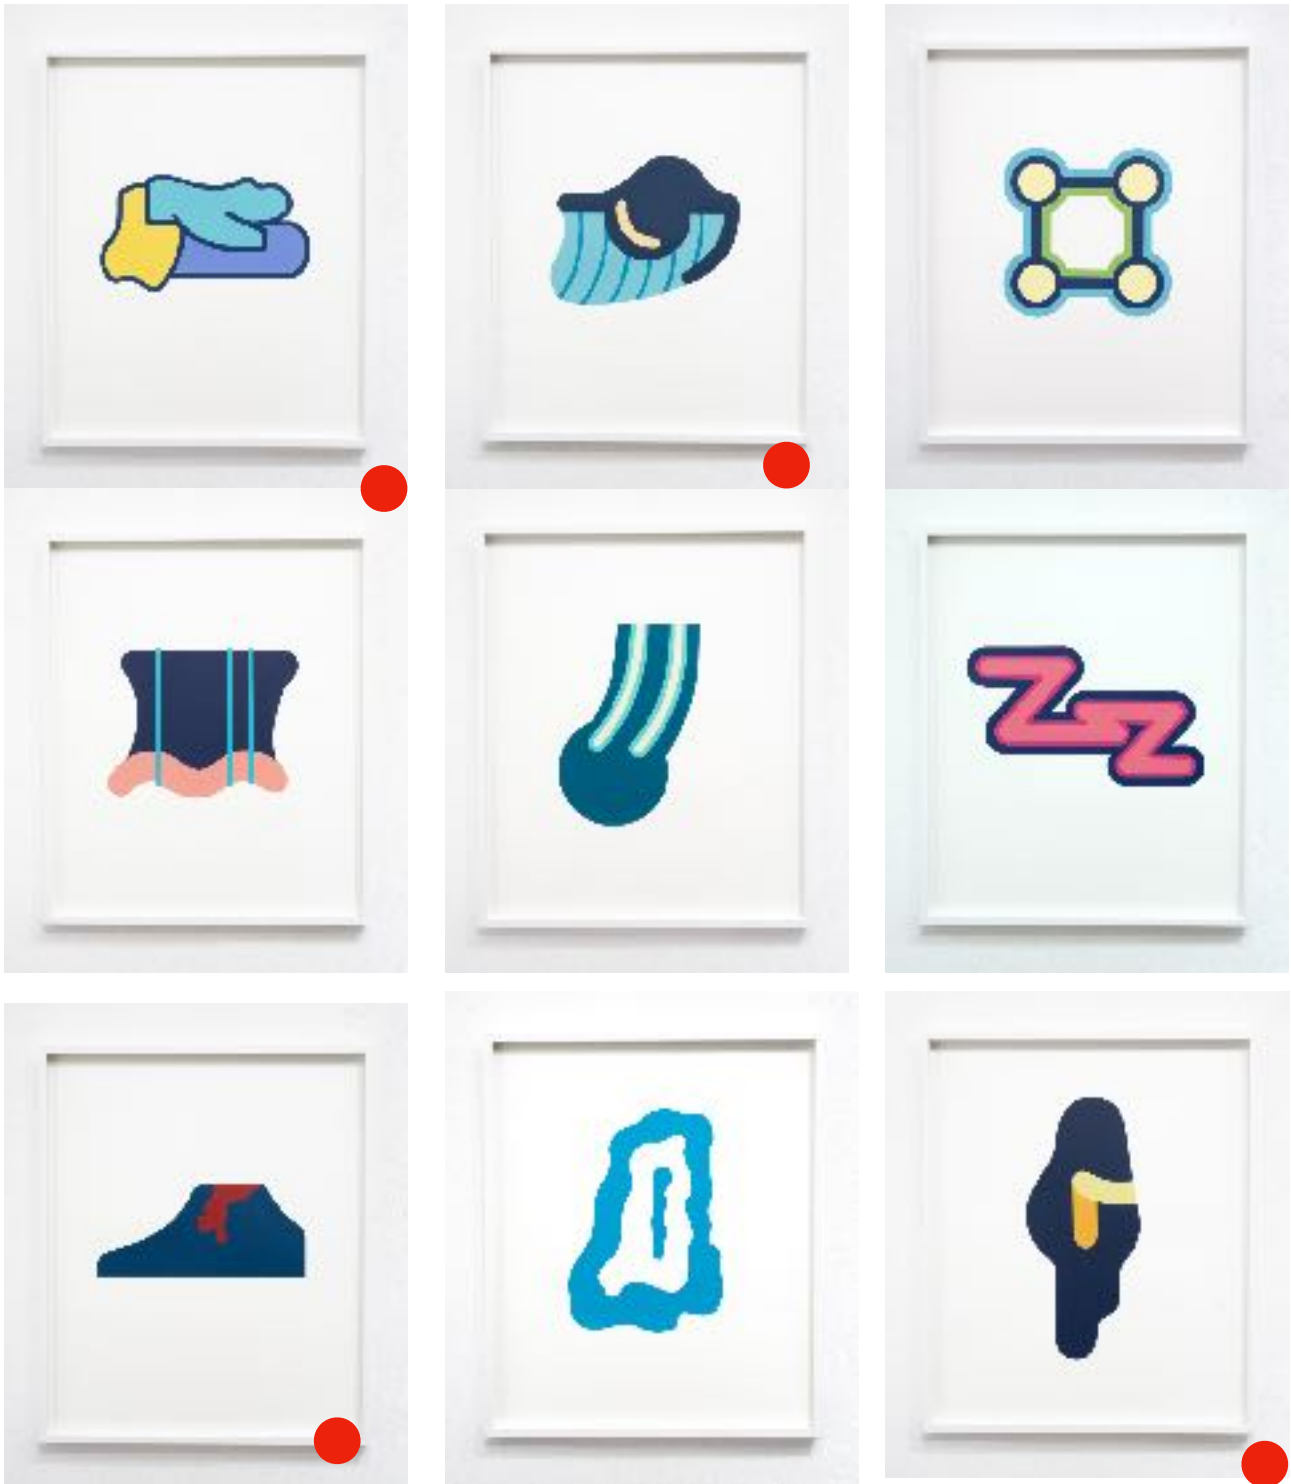

URBAN ICONOGRAPHY
Yuya Suzuki
鈴木悠哉

24th. June.- 6th. August 2022

URBAN ICONOGRAPHY, 2022

Painting, ACRYLIC ON PAPER, 60×50cm, Framed, Euro1900

URBAN ICONOGRAPHY
Yuya Suzuki
鈴木悠哉

24th. June.- 6th. August 2022

URBAN ICONOGRAPHY, 2022

Drawing, coloured pencil ON PAPER, 29×21cm, Framed, Euro960

URBAN ICONOGRAPHY
Yuya Suzuki
鈴木悠哉

24th. June.- 6th. August 2022

Spatial Mutation Yellow , 2022

acrylic resin, fiberglass, styrofoam, acrylic paint, steel