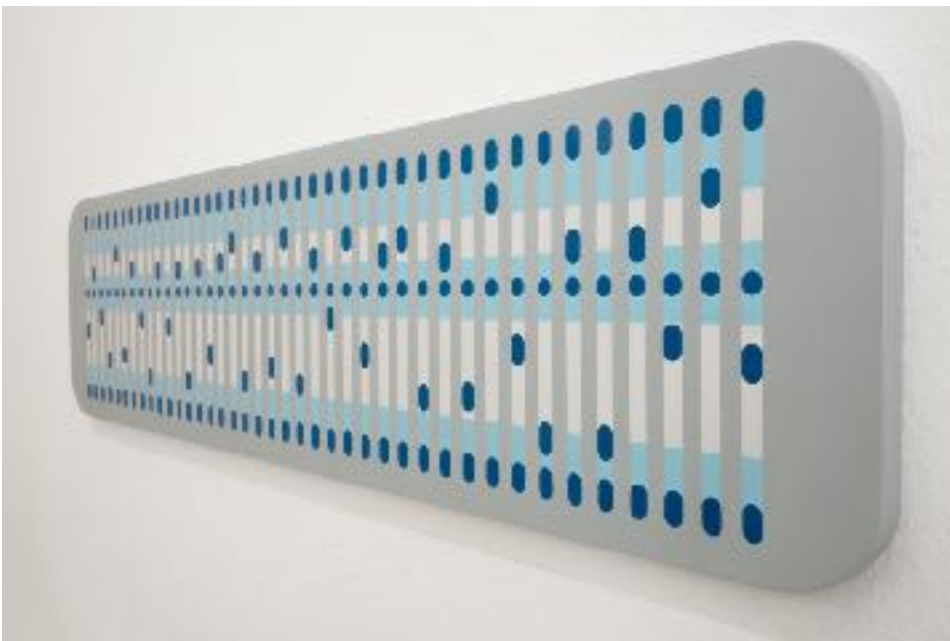

24th. June.- 6th. August 2022

o-bit, 2022

acrylic resin, fiberglass, styrofoam, acrylic paint, steel

50cm×φ15cm, Euro4800

URBAN ICONOGRAPHY
Yuya Suzuki
鈴木悠哉

24th. June.- 6th. August 2022

Score (bed) , 2022

wood, acrylic paint