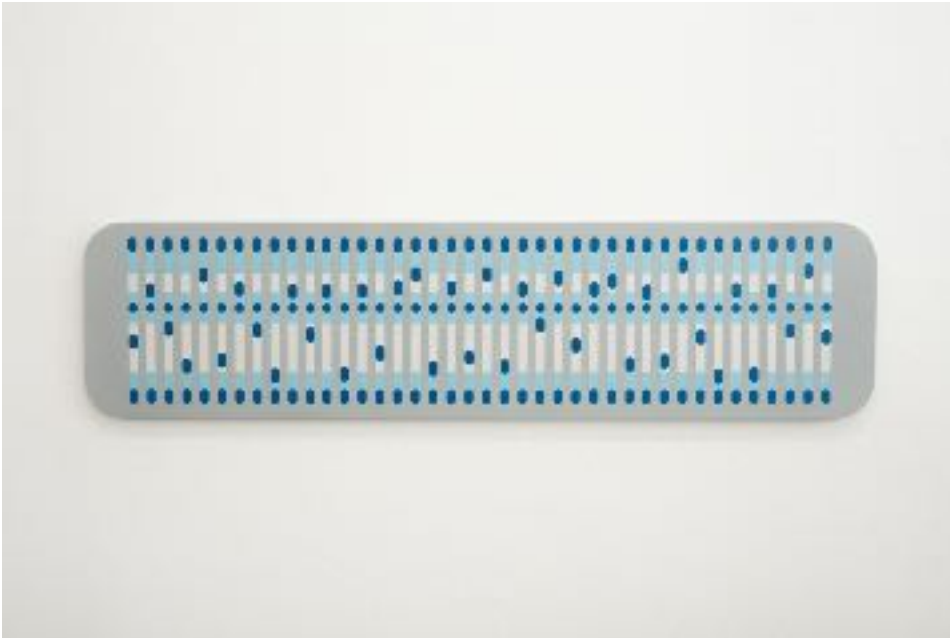

24th. June.- 6th. August 2022

o-bit, 2022

acrylic resin, fiberglass, styrofoam, acrylic paint, steel

50cm×φ15cm, Euro4800

URBAN ICONOGRAPHY
Yuya Suzuki
鈴木悠哉

24th. June.- 6th. August 2022

Score (bed) , 2022

wood, acrylic paint