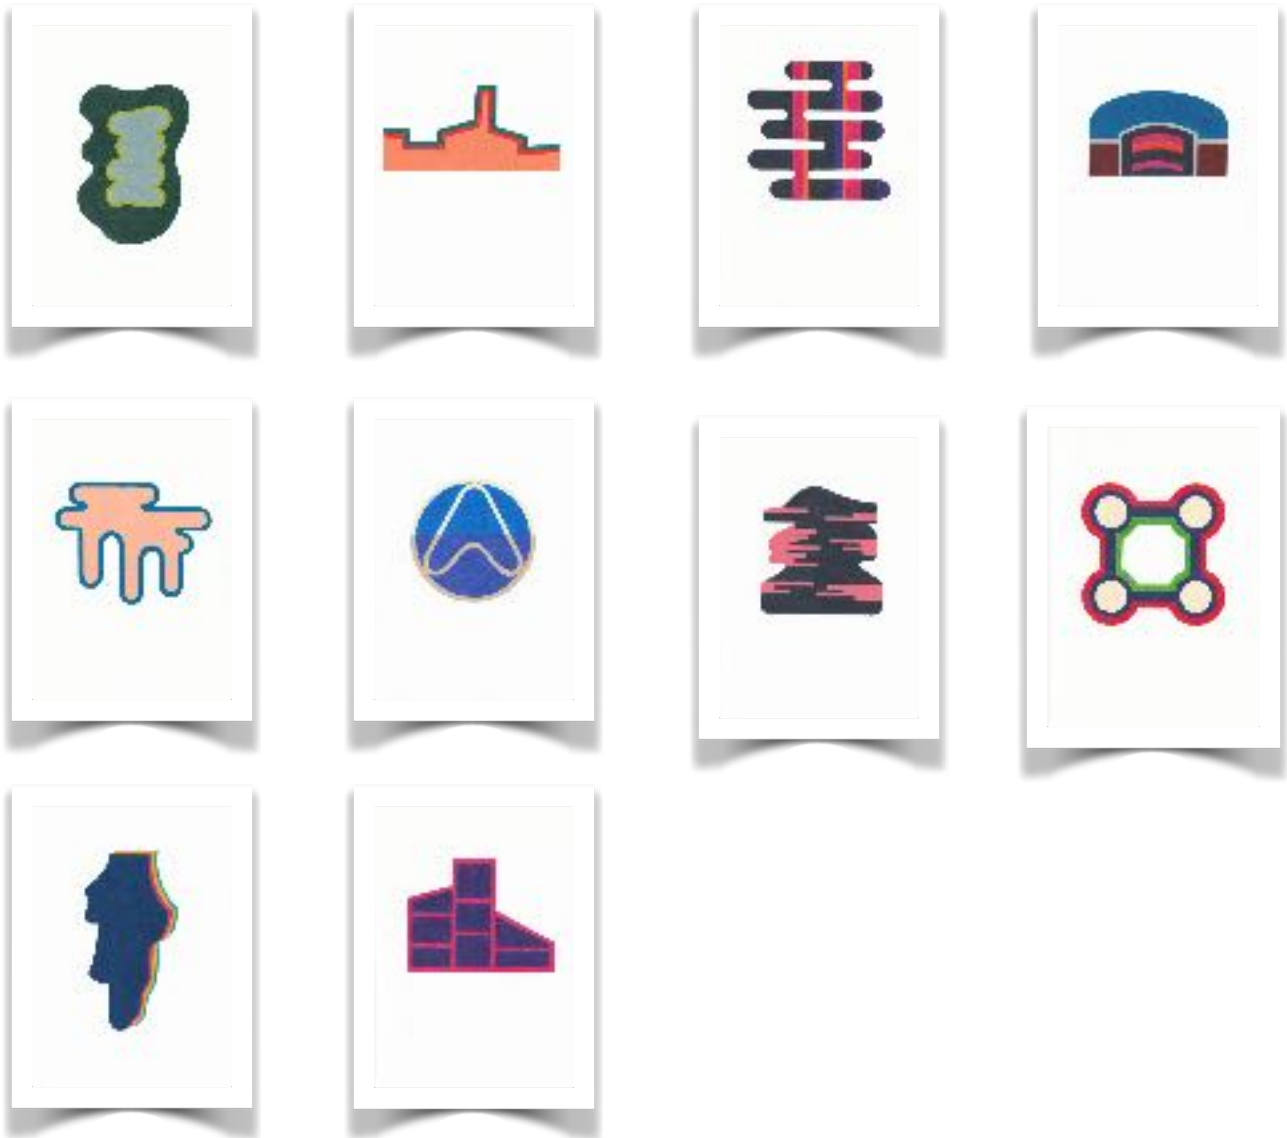

URBAN ICONOGRAPHY
Yuya Suzuki
鈴木悠哉

24th. June.- 6th. August 2022

URBAN ICONOGRAPHY, 2022

Painting, ACRYLIC ON PAPER, 60×50cm, Framed, Euro1900

URBAN ICONOGRAPHY
Yuya Suzuki
鈴木悠哉

24th. June.- 6th. August 2022