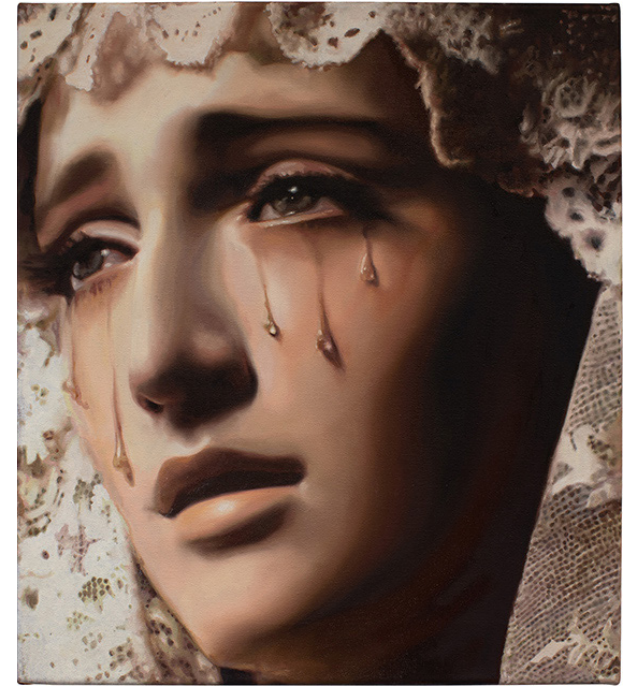

WIEBKE HERRMANN

05.2024

Wiebke Herrmann (* 1987 Dresden)

The climax of each of my paintings takes place at its very beginning, when the idea is arranged in my mind and adopts increasingly clear traits in front of the white canvas. As you paint, the brushwork continues to narrow down with every brushstroke and formal decision. At the end, the work stands as the result of numerous decisions that exclude other possible images. Yet there is just a fraction of the original effort that can be seen. This is why I like to work serially. Usually there is so much to tell about an idea that it can't all be captured in just one painting. Likewise, the content of my work is structured. In the canon of works, I try to approach an idea of the world; in other words: my idea of the world. It's impossible to take it fully, but with each painting I move a step closer towards it. Thus, my work results from all of its parts. However, in each picture, entirety is found as well.

Julia Lübbecke is part of the collective otc - Observant Thick Conversation.

///

Wiebke Herrmann (* 1987 德累斯顿)

每幅画的高潮都出现在画作的开头，当时我脑海中的想法已经排列好，并在白色画布前呈现出越来越清晰的特征。在绘画过程中，笔触不断缩小，每一笔都是形式上的决定。最后，作品成为无数决定的结果，排除了其他可能的图像。然而，能看到的只是最初努力的一小部分。这就是我喜欢连续创作的原因。通常情况下，一个想法要表达的东西太多，不可能在一幅画中全部捕捉到。同样，我的作品内容也是有条理的。在这些作品中，我试图表达对世界的看法，换句话说，就是我对世界的看法。我不可能完全理解它，但每画一幅画，我就向它靠近一步。因此，我的作品是由各个部分组成的。然而，在每幅画中，也能找到整体。

The Madonna Painting Series

圣母绘画系列

Like a Prayer (Madonna II)
2020 | oil on canvas | 60×40 cm

Like a Prayer (Madonna III)
2020 | oil on canvas | 50×50 cm

Like a Prayer (Madonna XIX)
2024 | oil on canvas | 45×40 cm