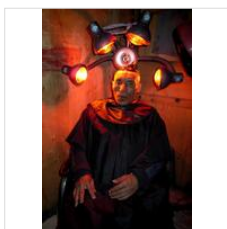

35 2/5 × 23 3/5 in
90 × 60 cm
Editions 2-8 of 8 + 2AP

€2,800

FENG LI

Little Girl Driving Porsche, 2015
Pigment inkjet on Hahnemüle premium

35 2/5 × 23 3/5 in
90 × 60 cm
Editions 1-8 of 8 + 2AP

€2,800

FENG LI