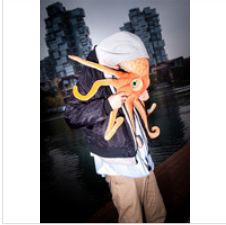

€4,800

FENG LI

Ocean of Balls, 2021
Pigment inkjet on Hahnemüle premium

23 3/5 × 35 2/5 in
60 × 90 cm
Editions 1-8 of 8 + 2AP

€2,800

FENG LI

Octopus, 2021
Pigment inkjet on Hahnemüle premium

35 2/5 × 23 3/5 in
90 × 60 cm
Editions 1-8 of 8 + 2AP