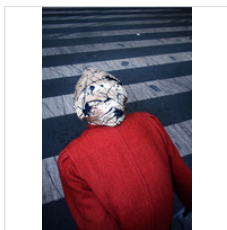

FENG LI

Father and Daughter, 2014
Pigment inkjet on Hahnemüle premium

35 2/5 × 23 3/5 in
90 × 60 cm
Editions 1-8 of 8 + 2AP

€2,800

FENG LI

Lady Crossing the Street, 2010
Pigment inkjet on Hahnemüle premium