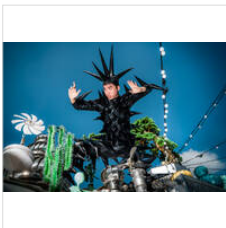

FENG LI

Untitled, 2017

Pigment inkjet on Hahnemüle premium

€2,800 - 3,650

23 3/5 × 35 2/5 in

60 × 90 cm

Editions 1-8 of 8 + 1AP

€2,800

31 1/2 × 47 1/5 in

80 × 120 cm

Editions 1-5 of 5 + 1AP

€3,650