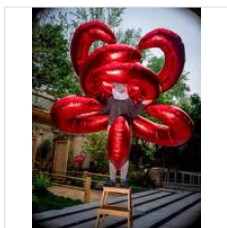

FENG LI

Cannibal Flower, 2022
Pigment inkjet on Hahnemüle premium

47 1/5 × 35 2/5 in
120 × 90 cm
Editions 1-8 of 8 + 2AP

€3,650