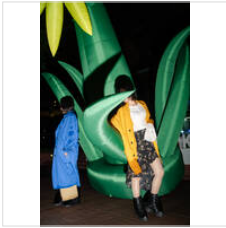

FENG LI

Untitled, 2017

Pigment inkjet on Hahnemüle premium

€2,800 - 3,650

35 2/5 × 23 3/5 in

90 × 60 cm

Editions 1-8 of 8 + 1AP

€2,800

47 1/5 × 31 1/2 in

120 × 80 cm

Editions 1-5 of 5 + 1AP

€3,650