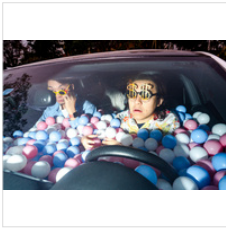

FENG LI

Ocean of Balls, 2021
Pigment inkjet on Hahnemüle premium

23 3/5 × 35 2/5 in
60 × 90 cm
Editions 1-8 of 8 + 2AP

€2,800