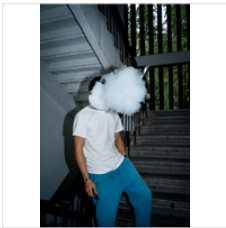

FENG LI

Cloud, 2017
Pigment inkjet on Hahnemüle premium

35 2/5 × 23 3/5 in
90 × 60 cm
Editions 5-8 of 8 + 2AP

€2,800