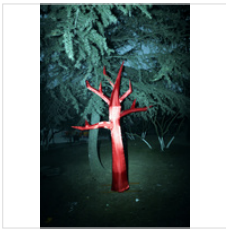

FENG LI
Tree, 2009
Pigment inkjet on Hahnemüle premium

€2,800

35 2/5 × 23 3/5 in
90 × 60 cm
Editions 1-8 of 8 + 2AP