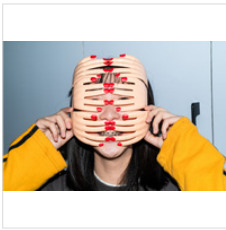

FENG LI

Hands, 2020
Pigment inkjet on Hahnemüle premium

23 3/5 × 35 2/5 in
60 × 90 cm
Editions 1-8 of 8 + 2AP

€2,800