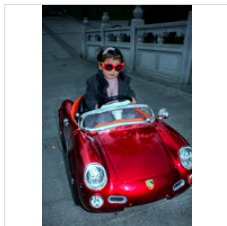

FENG LI

Little Girl Driving Porsche, 2015
Pigment inkjet on Hahnemüle premium

35 2/5 × 23 3/5 in
90 × 60 cm
Editions 1-8 of 8 + 2AP

€2,800