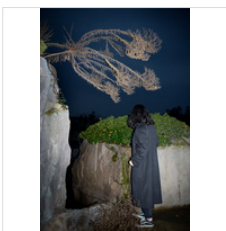

FENG LI

Weeds, 2017
Pigment inkjet on Hahnemüle premium

35 2/5 × 23 3/5 in
90 × 60 cm
Editions 2-8 of 8 + 2AP

€2,800