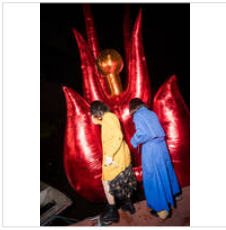

FENG LI
Fair , 2017
Pigment inkjet on Hahnemüle premium

€2,800 - 3,650

35 2/5 × 23 3/5 in
90 × 60 cm
Editions 1-8 of 8 + 1AP
€2,800

47 1/5 × 31 1/2 in
120 × 80 cm
Editions 1-5 of 5 + 1AP
€3,650