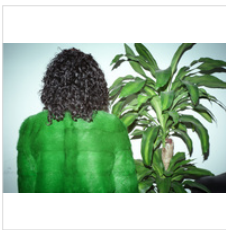

€2,800

35 2/5 × 23 3/5 in
90 × 60 cm
Editions 1-8 of 8 + 2AP

FENG LI
Woman in Green Fur, 2014
Pigment inkjet on Hahnemüle premium

€2,800

23 3/5 × 35 2/5 in
60 × 90 cm
Editions 2-8 of 8 + 2AP

FENG LI
Green Grass, 2018
Pigment inkjet on Hahnemüle premium